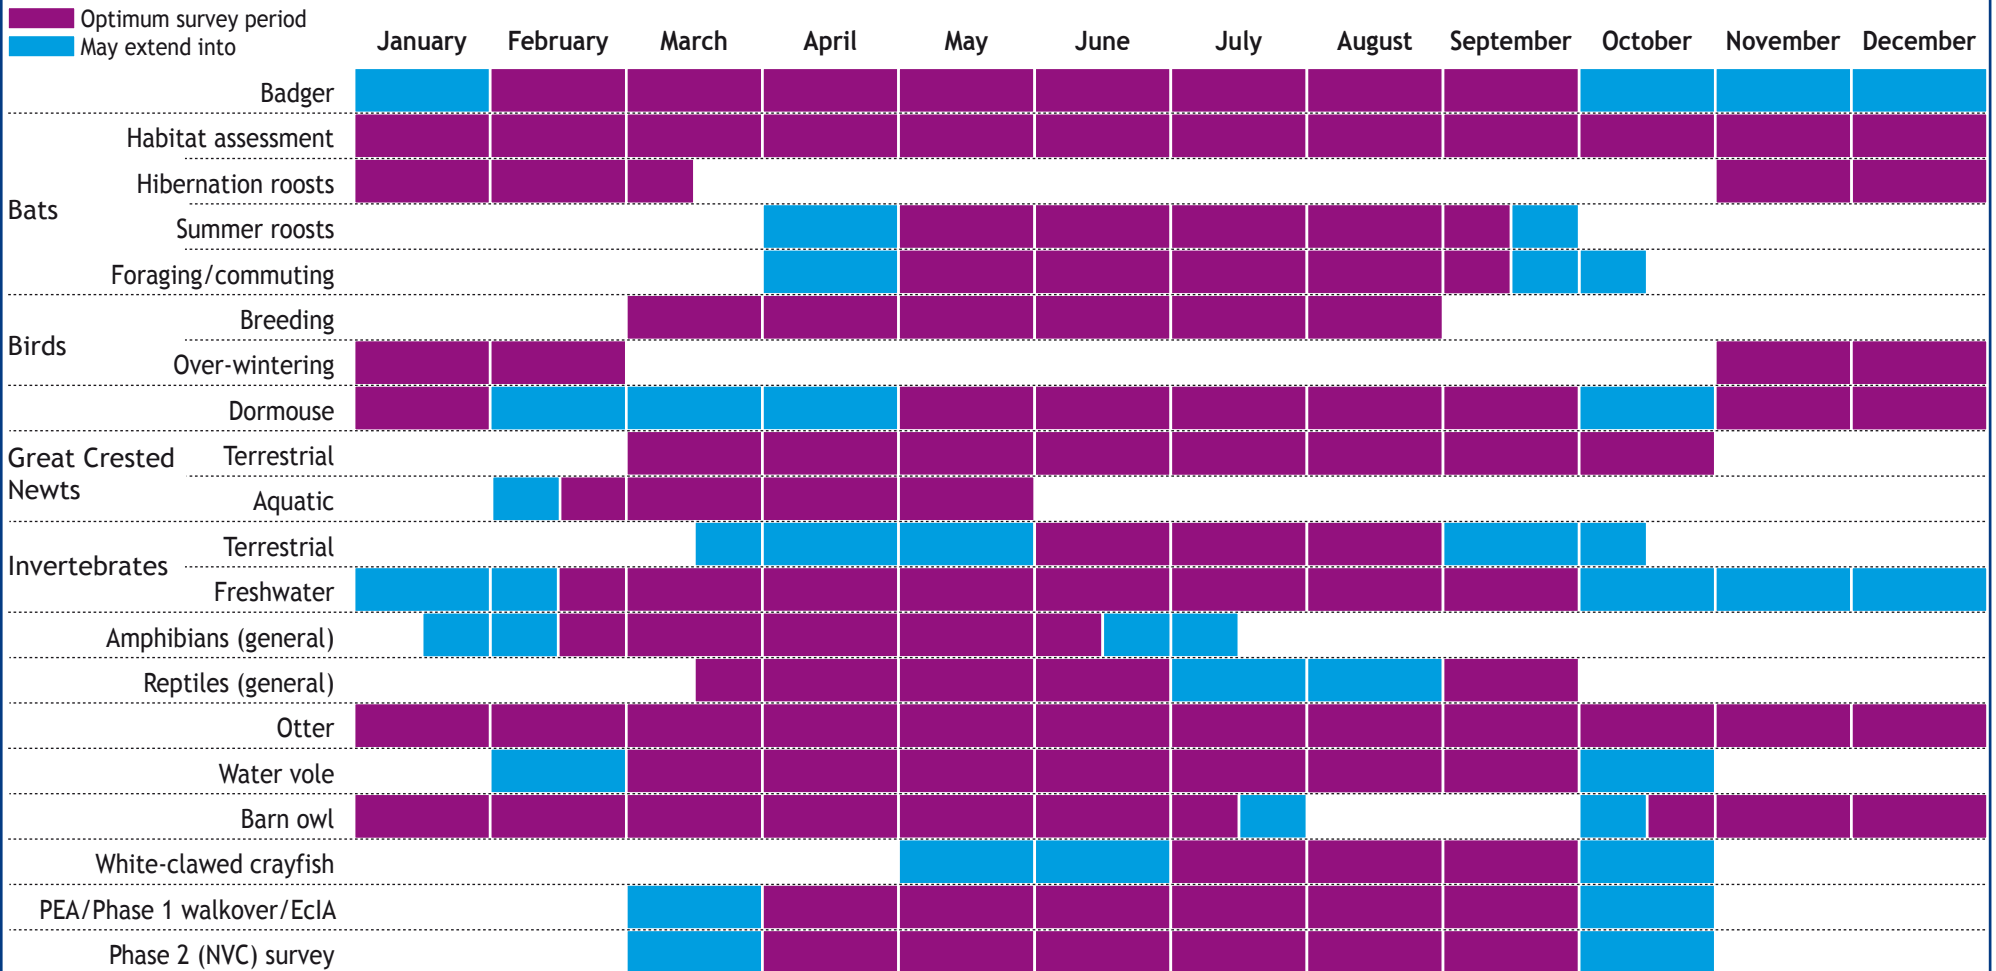

OPTIMUM SURVEY PERIOD CHART FOR COMMON PROTECTED SPECIES IN THE UK

Phone our friendly team on 01886 888445 for sound advice